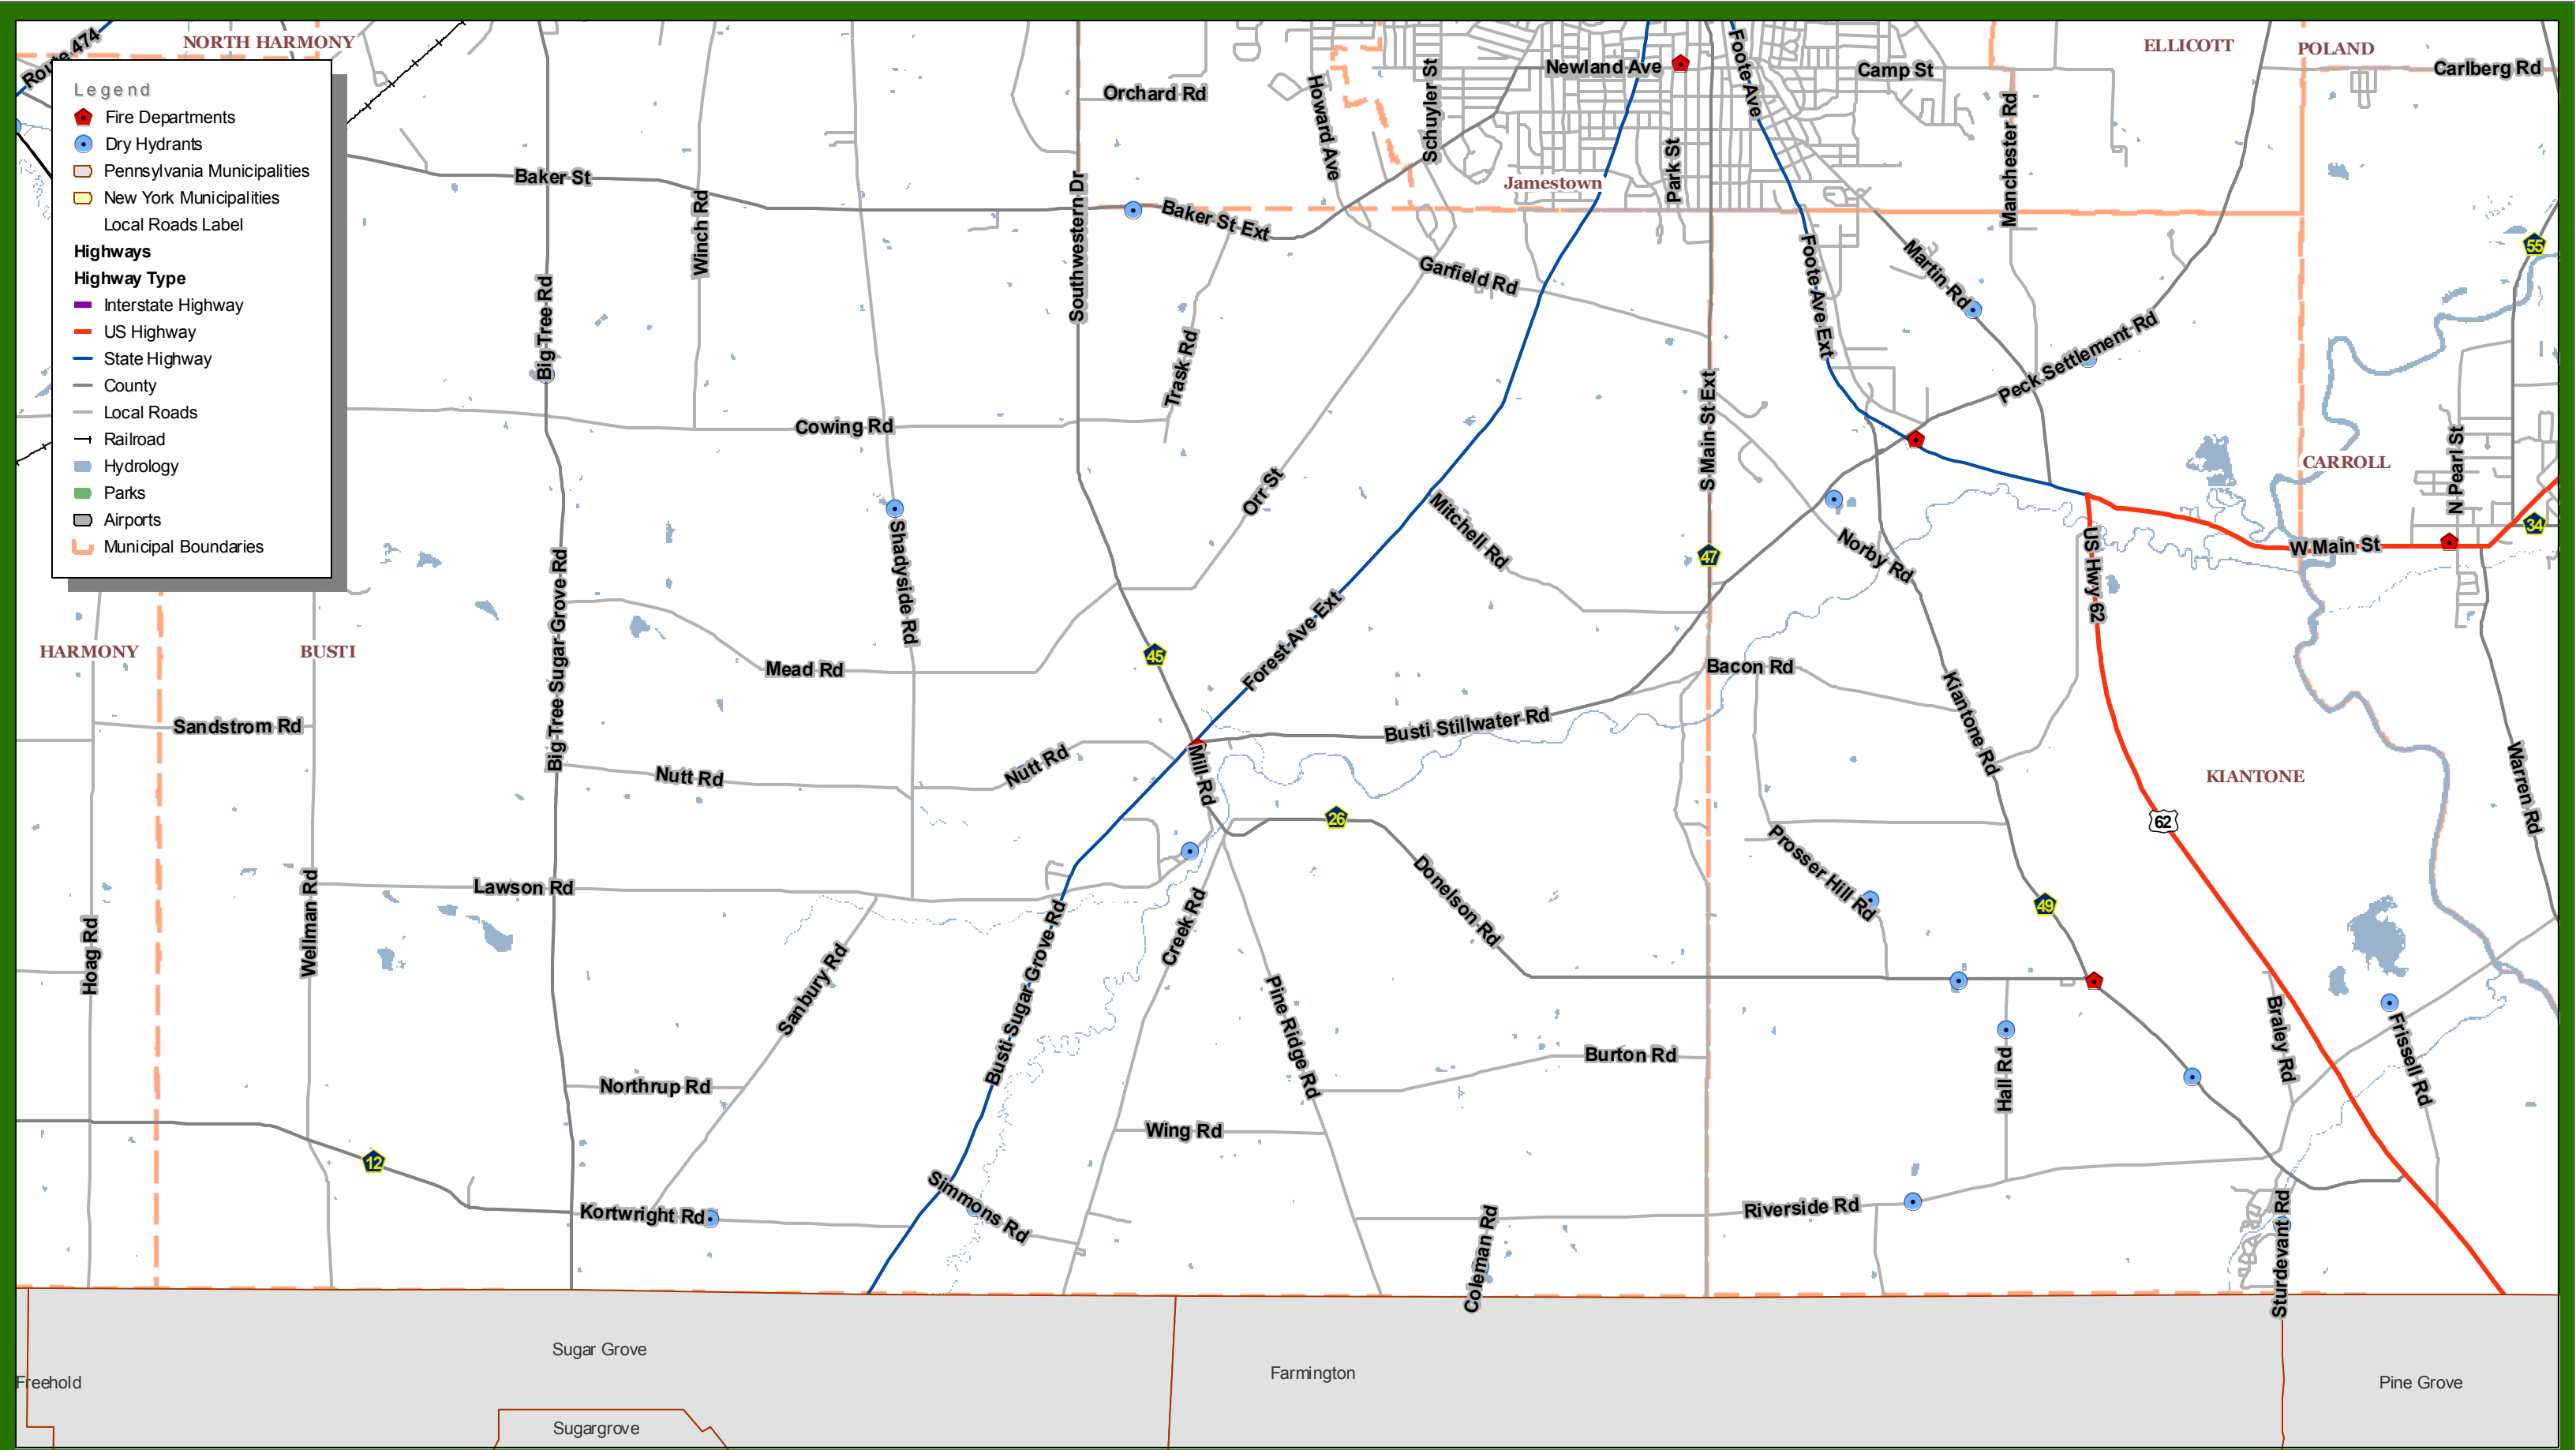

Legend

- Fire Departments
- Dry Hydrants
- Pennsylvania Municipalities
- New York Municipalities
- Local Roads Label

Highways

Highway Type

- Interstate Highway
- US Highway
- State Highway
- County
- Local Roads
- Railroad
- Hydrology
- Parks
- Airports
- Municipal Boundaries

Scale: 1:47,014